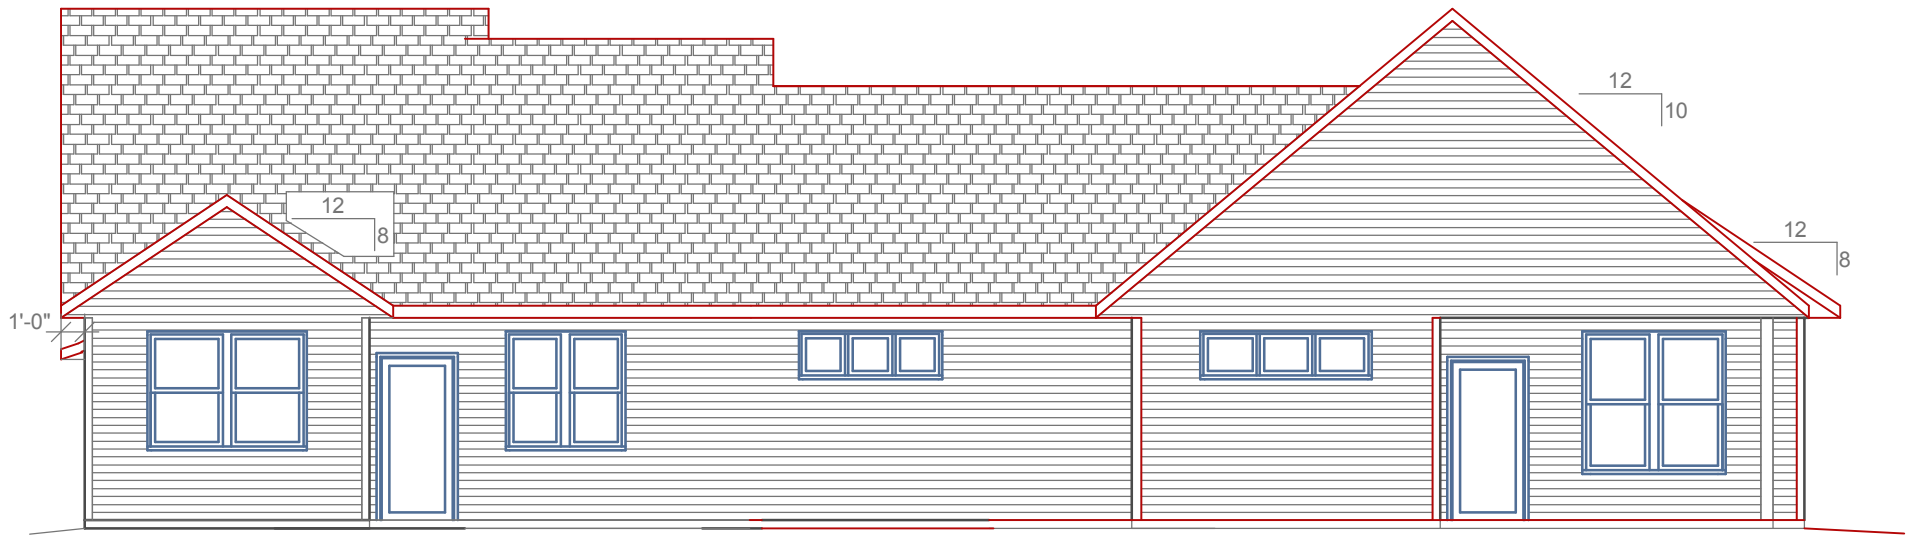

LEFT ELEVATION

REAR ELEVATION

RIGHT ELEVATION

MAIN FLOOR PLAN
SHAKESPEARE 1451 SQ FT

MAIN FLOOR PLAN
BRONTE 1104 SQ FT