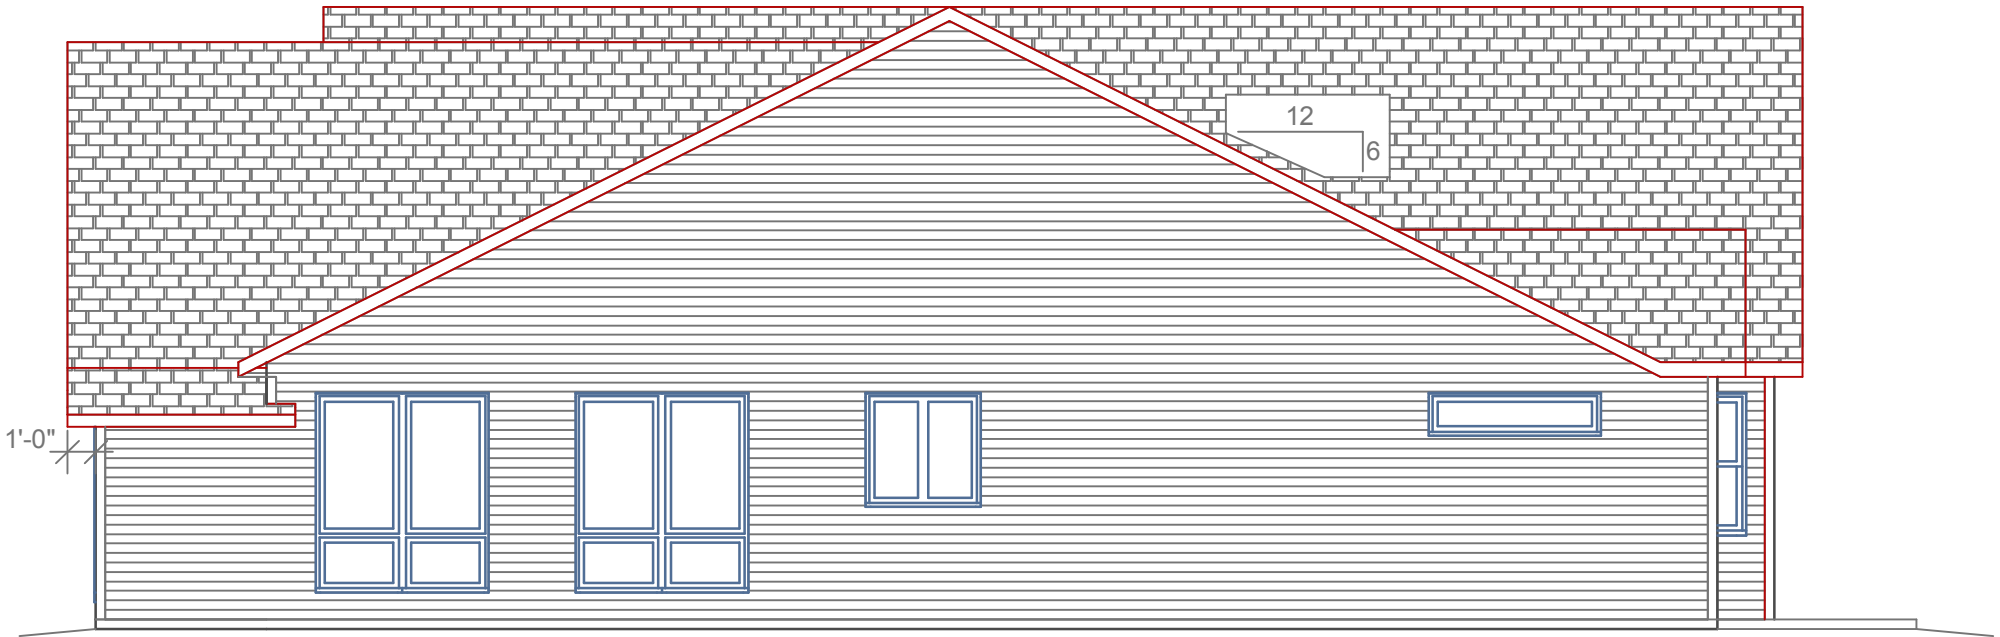

LEFT ELEVATION

REAR ELEVATION

RIGHT ELEVATION

MAIN FLOOR PLAN
SHAKESPEARE 1451 SQ FT

MAIN FLOOR PLAN
BRONTE 1104 SQ FT