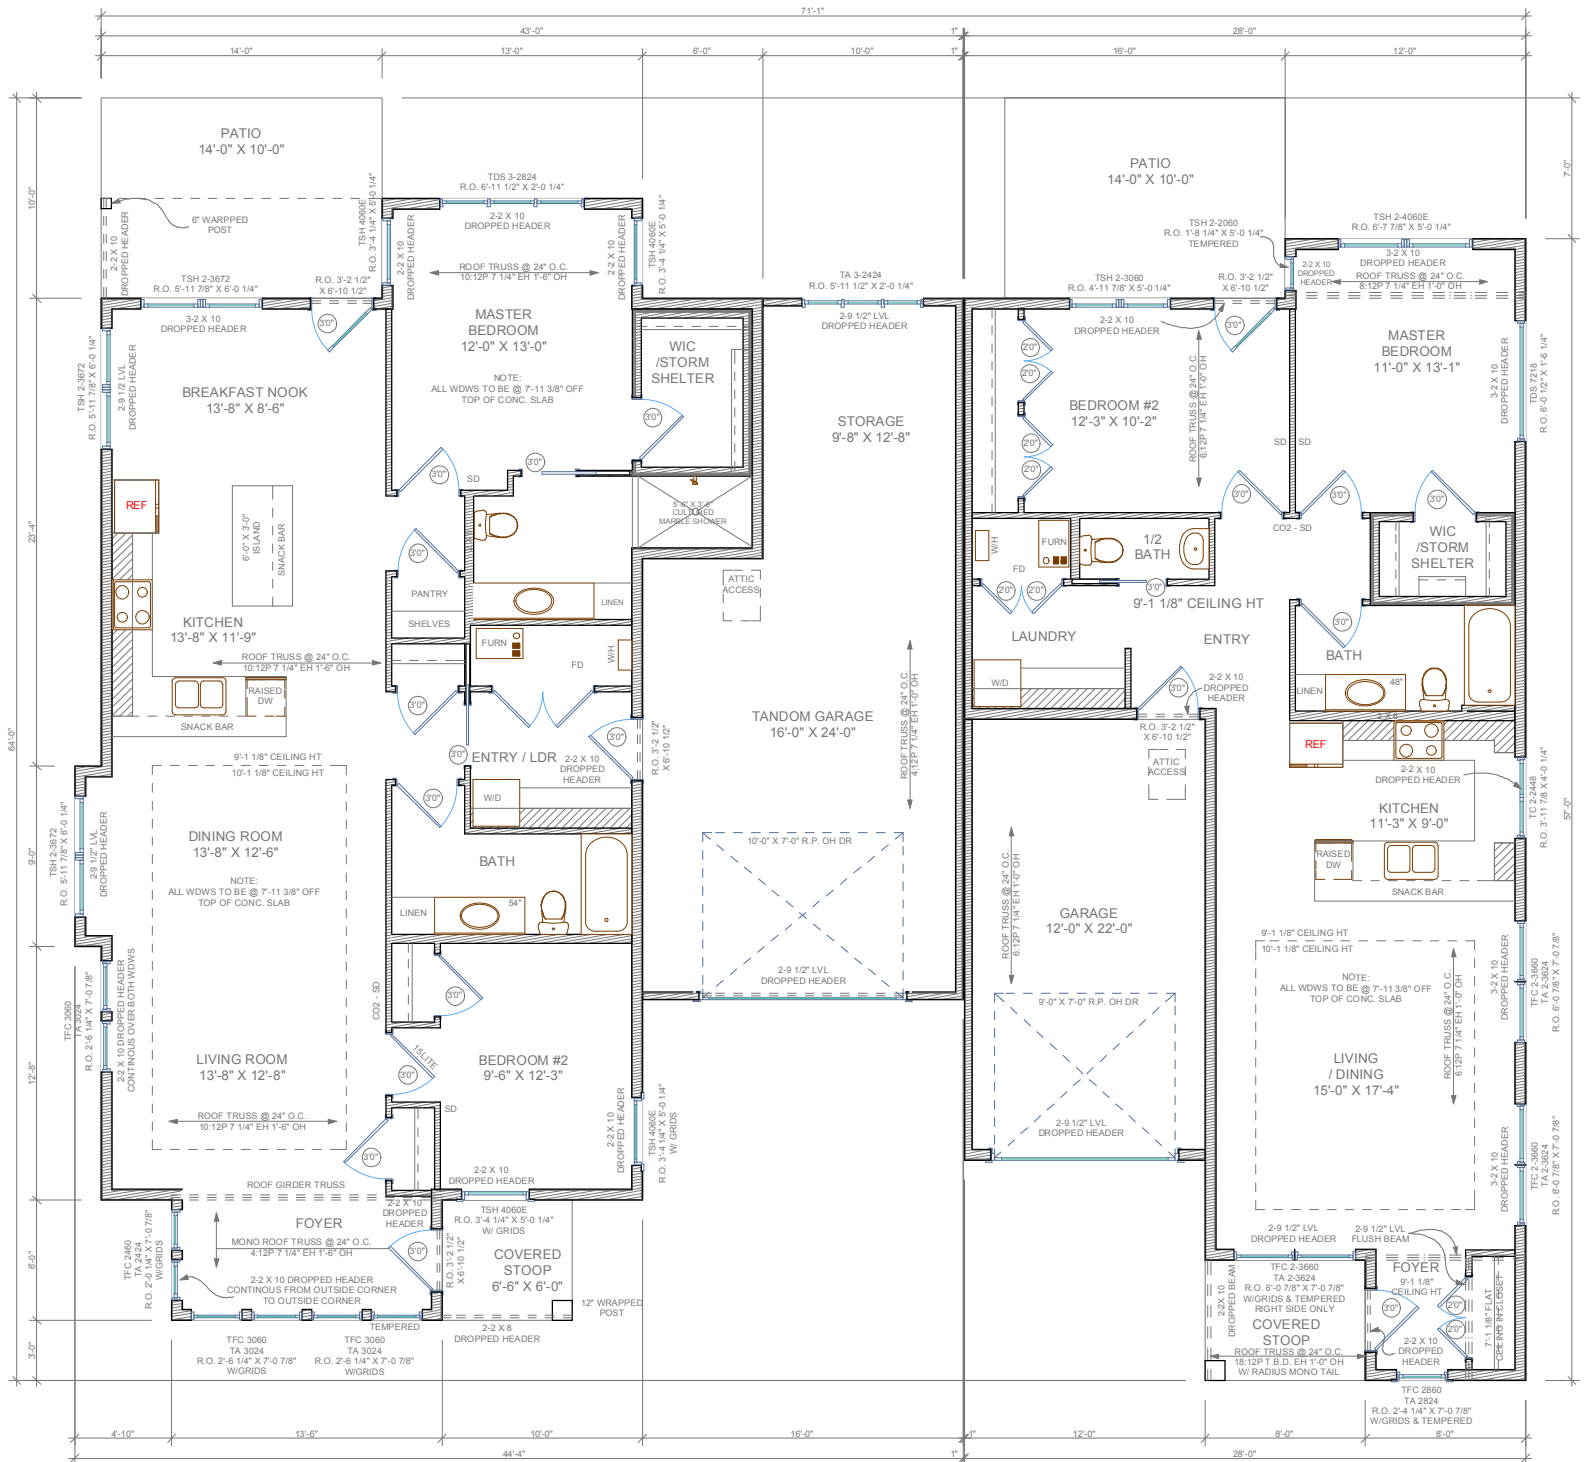

LEFT ELEVATION

REAR ELEVATION

RIGHT ELEVATION

MAIN FLOOR PLAN
SHAKESPEARE 1451 SQ FT

MAIN FLOOR PLAN
BRONTE 1104 SQ FT